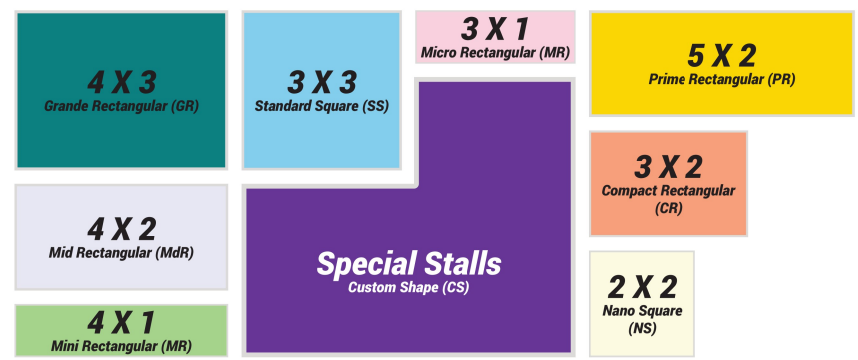

**EMERGENCY
EXIT**

**EMERGENCY
EXIT**

Hall of Knowledge, Ground Floor,
Nehru Centre, Mumbai

@kaalaconnect