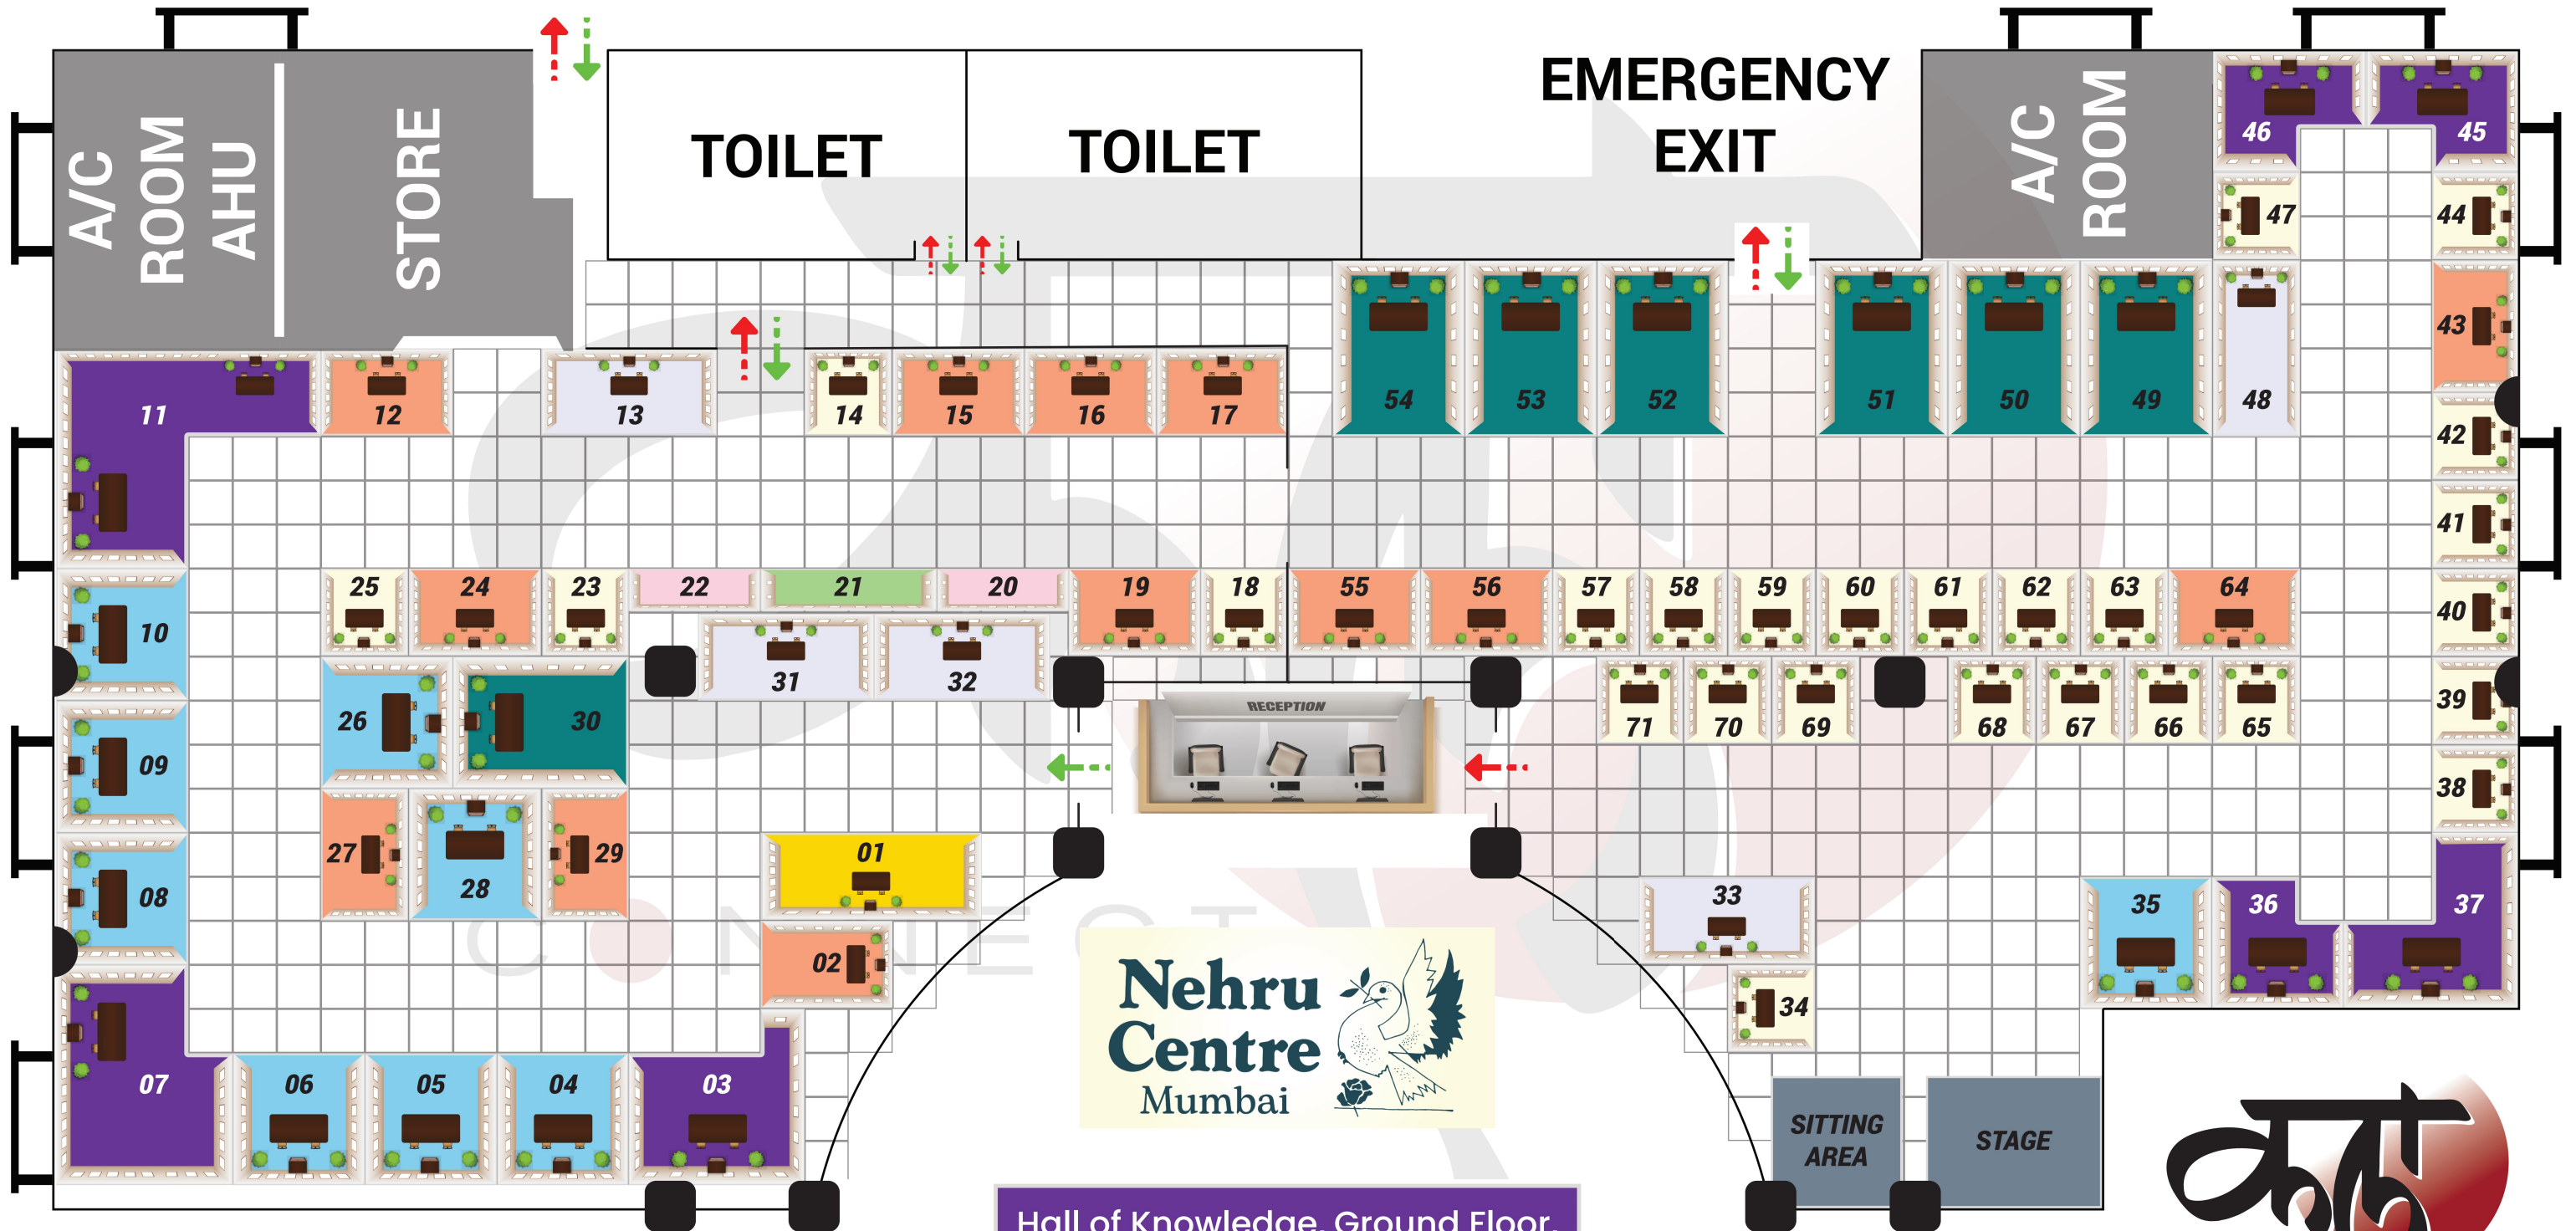

**EMERGENCY
EXIT**

**EMERGENCY
EXIT**

Hall of Knowledge, Ground Floor,
Nehru Centre, Mumbai

@kaalaconnect